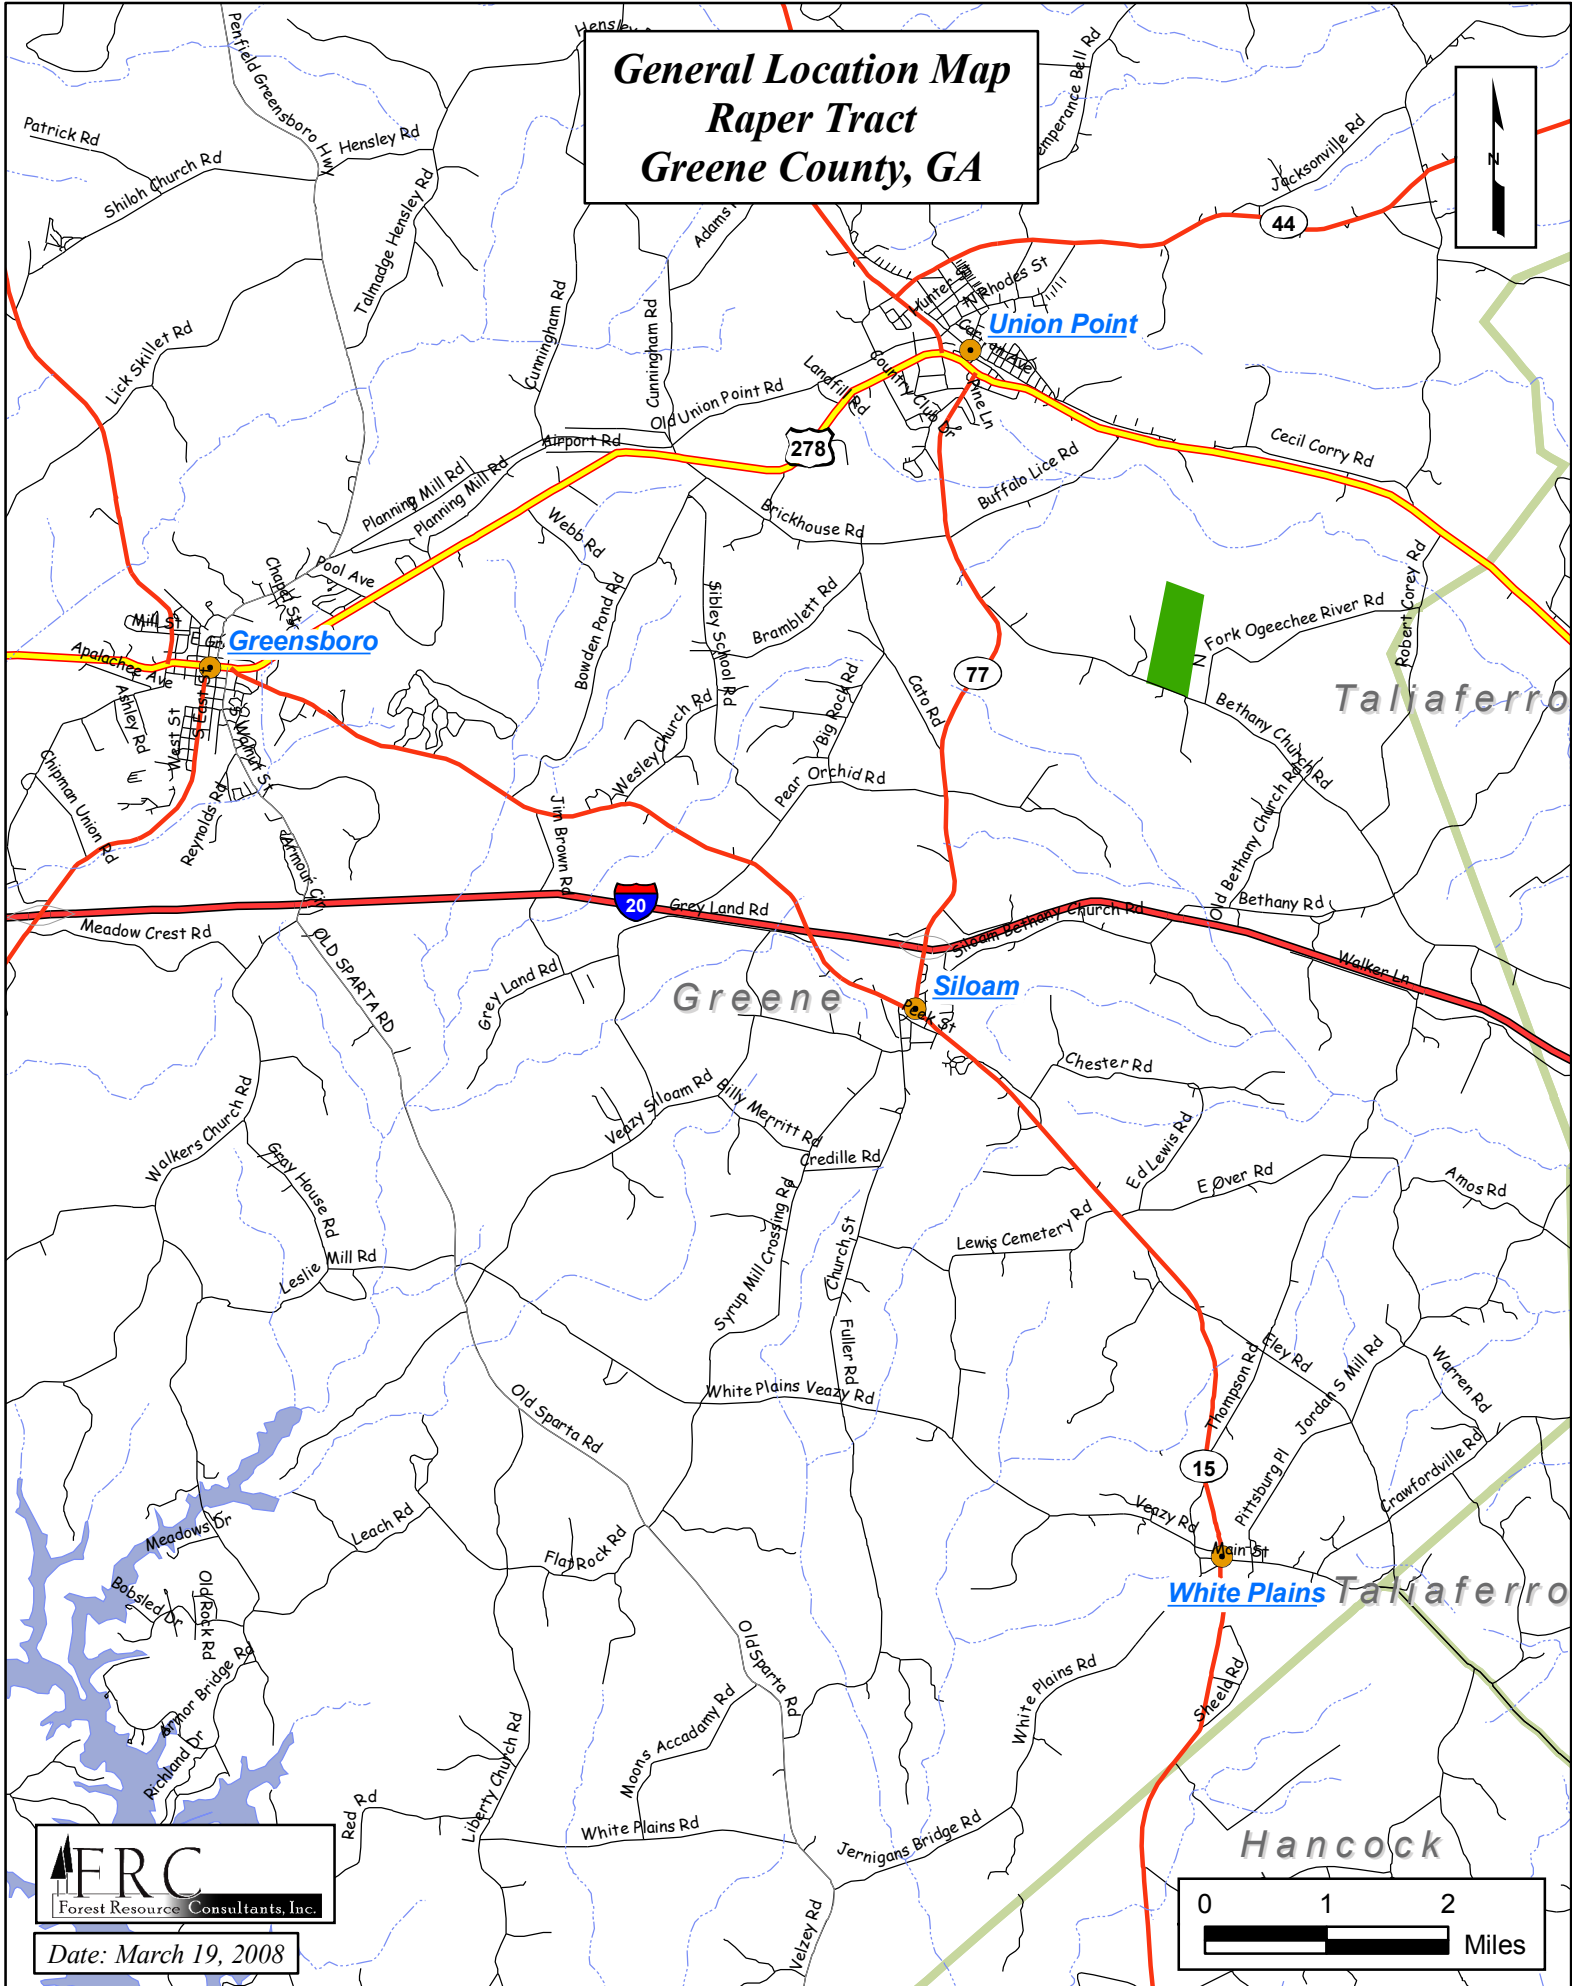

General Location Map Raper Tract Greene County, GA

Date: March 19, 2008